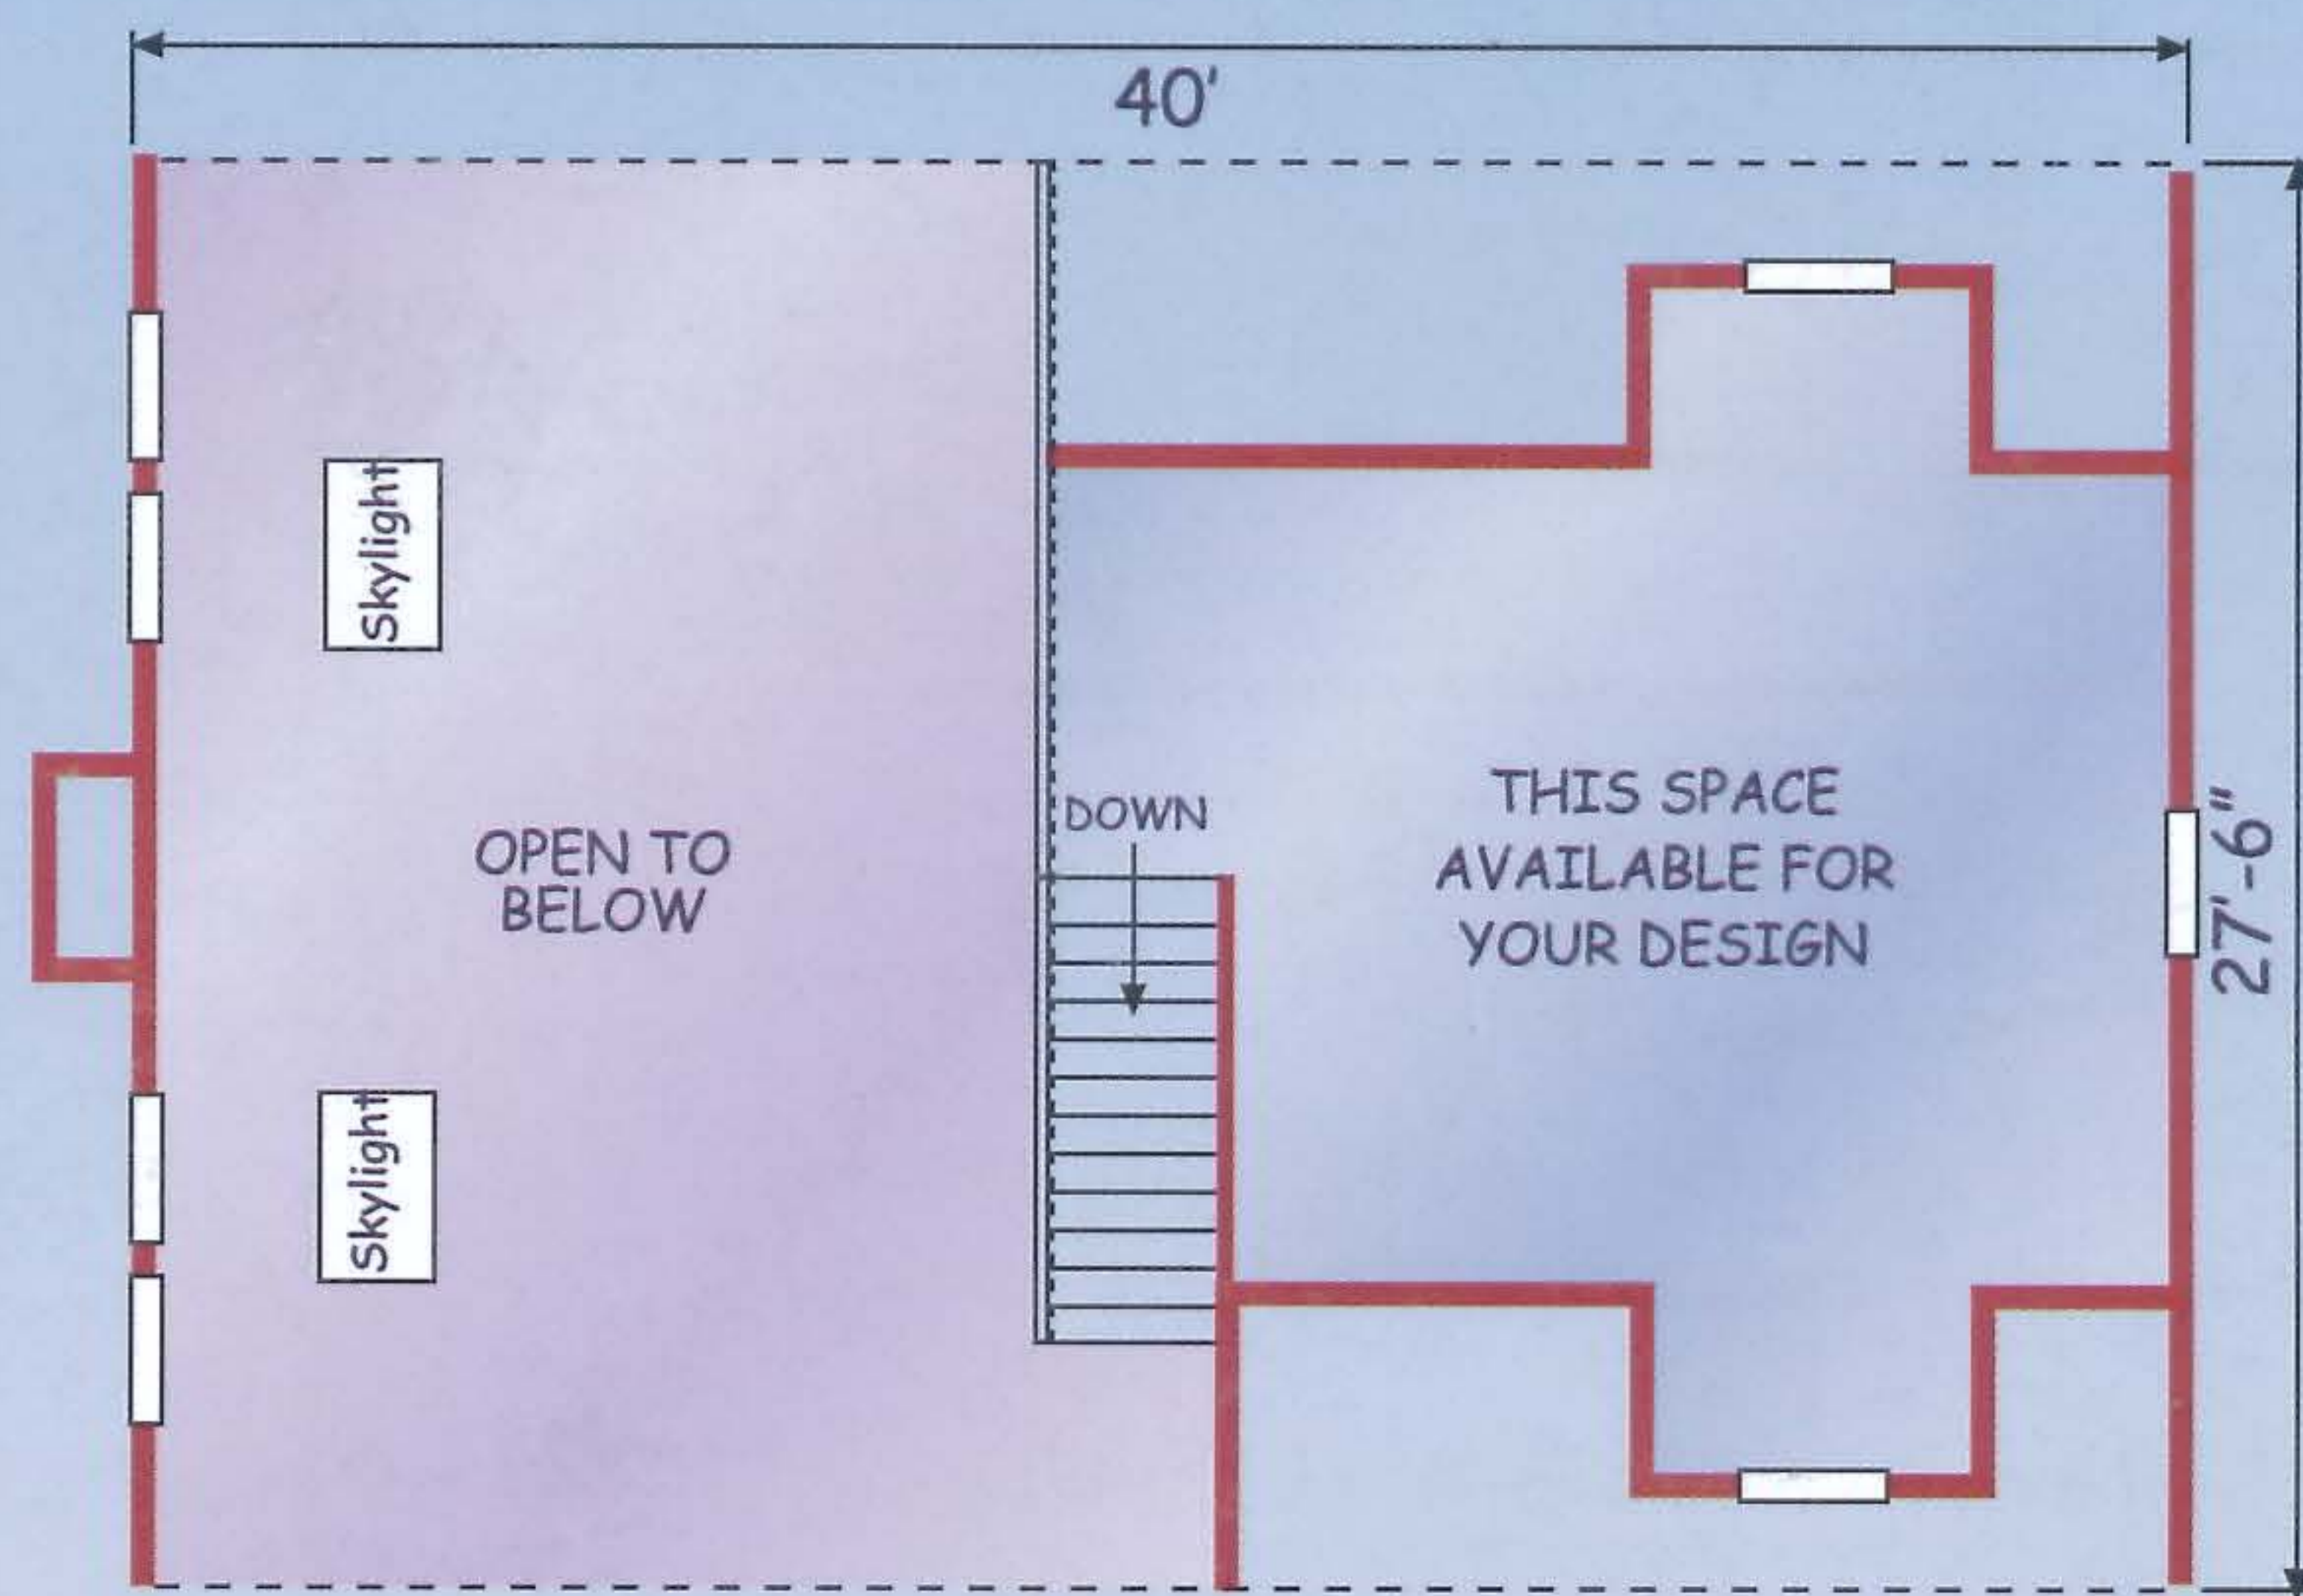

The Sunbury

The Custom Tahoe is a Cape Chalet with Master Bedroom Suite

Other Exclusive Features:

Spacious Living Room, Kitchen, Dining Area, 2 Generously Sized Bedrooms.

1" x 8" pine T&G on inside of exterior walls. Other walls, drywall.

First Floor	1100 sq. ft.
Second Floor	366 sq.ft.
TOTAL	1466 sq. ft.

Main Level

Loft Level