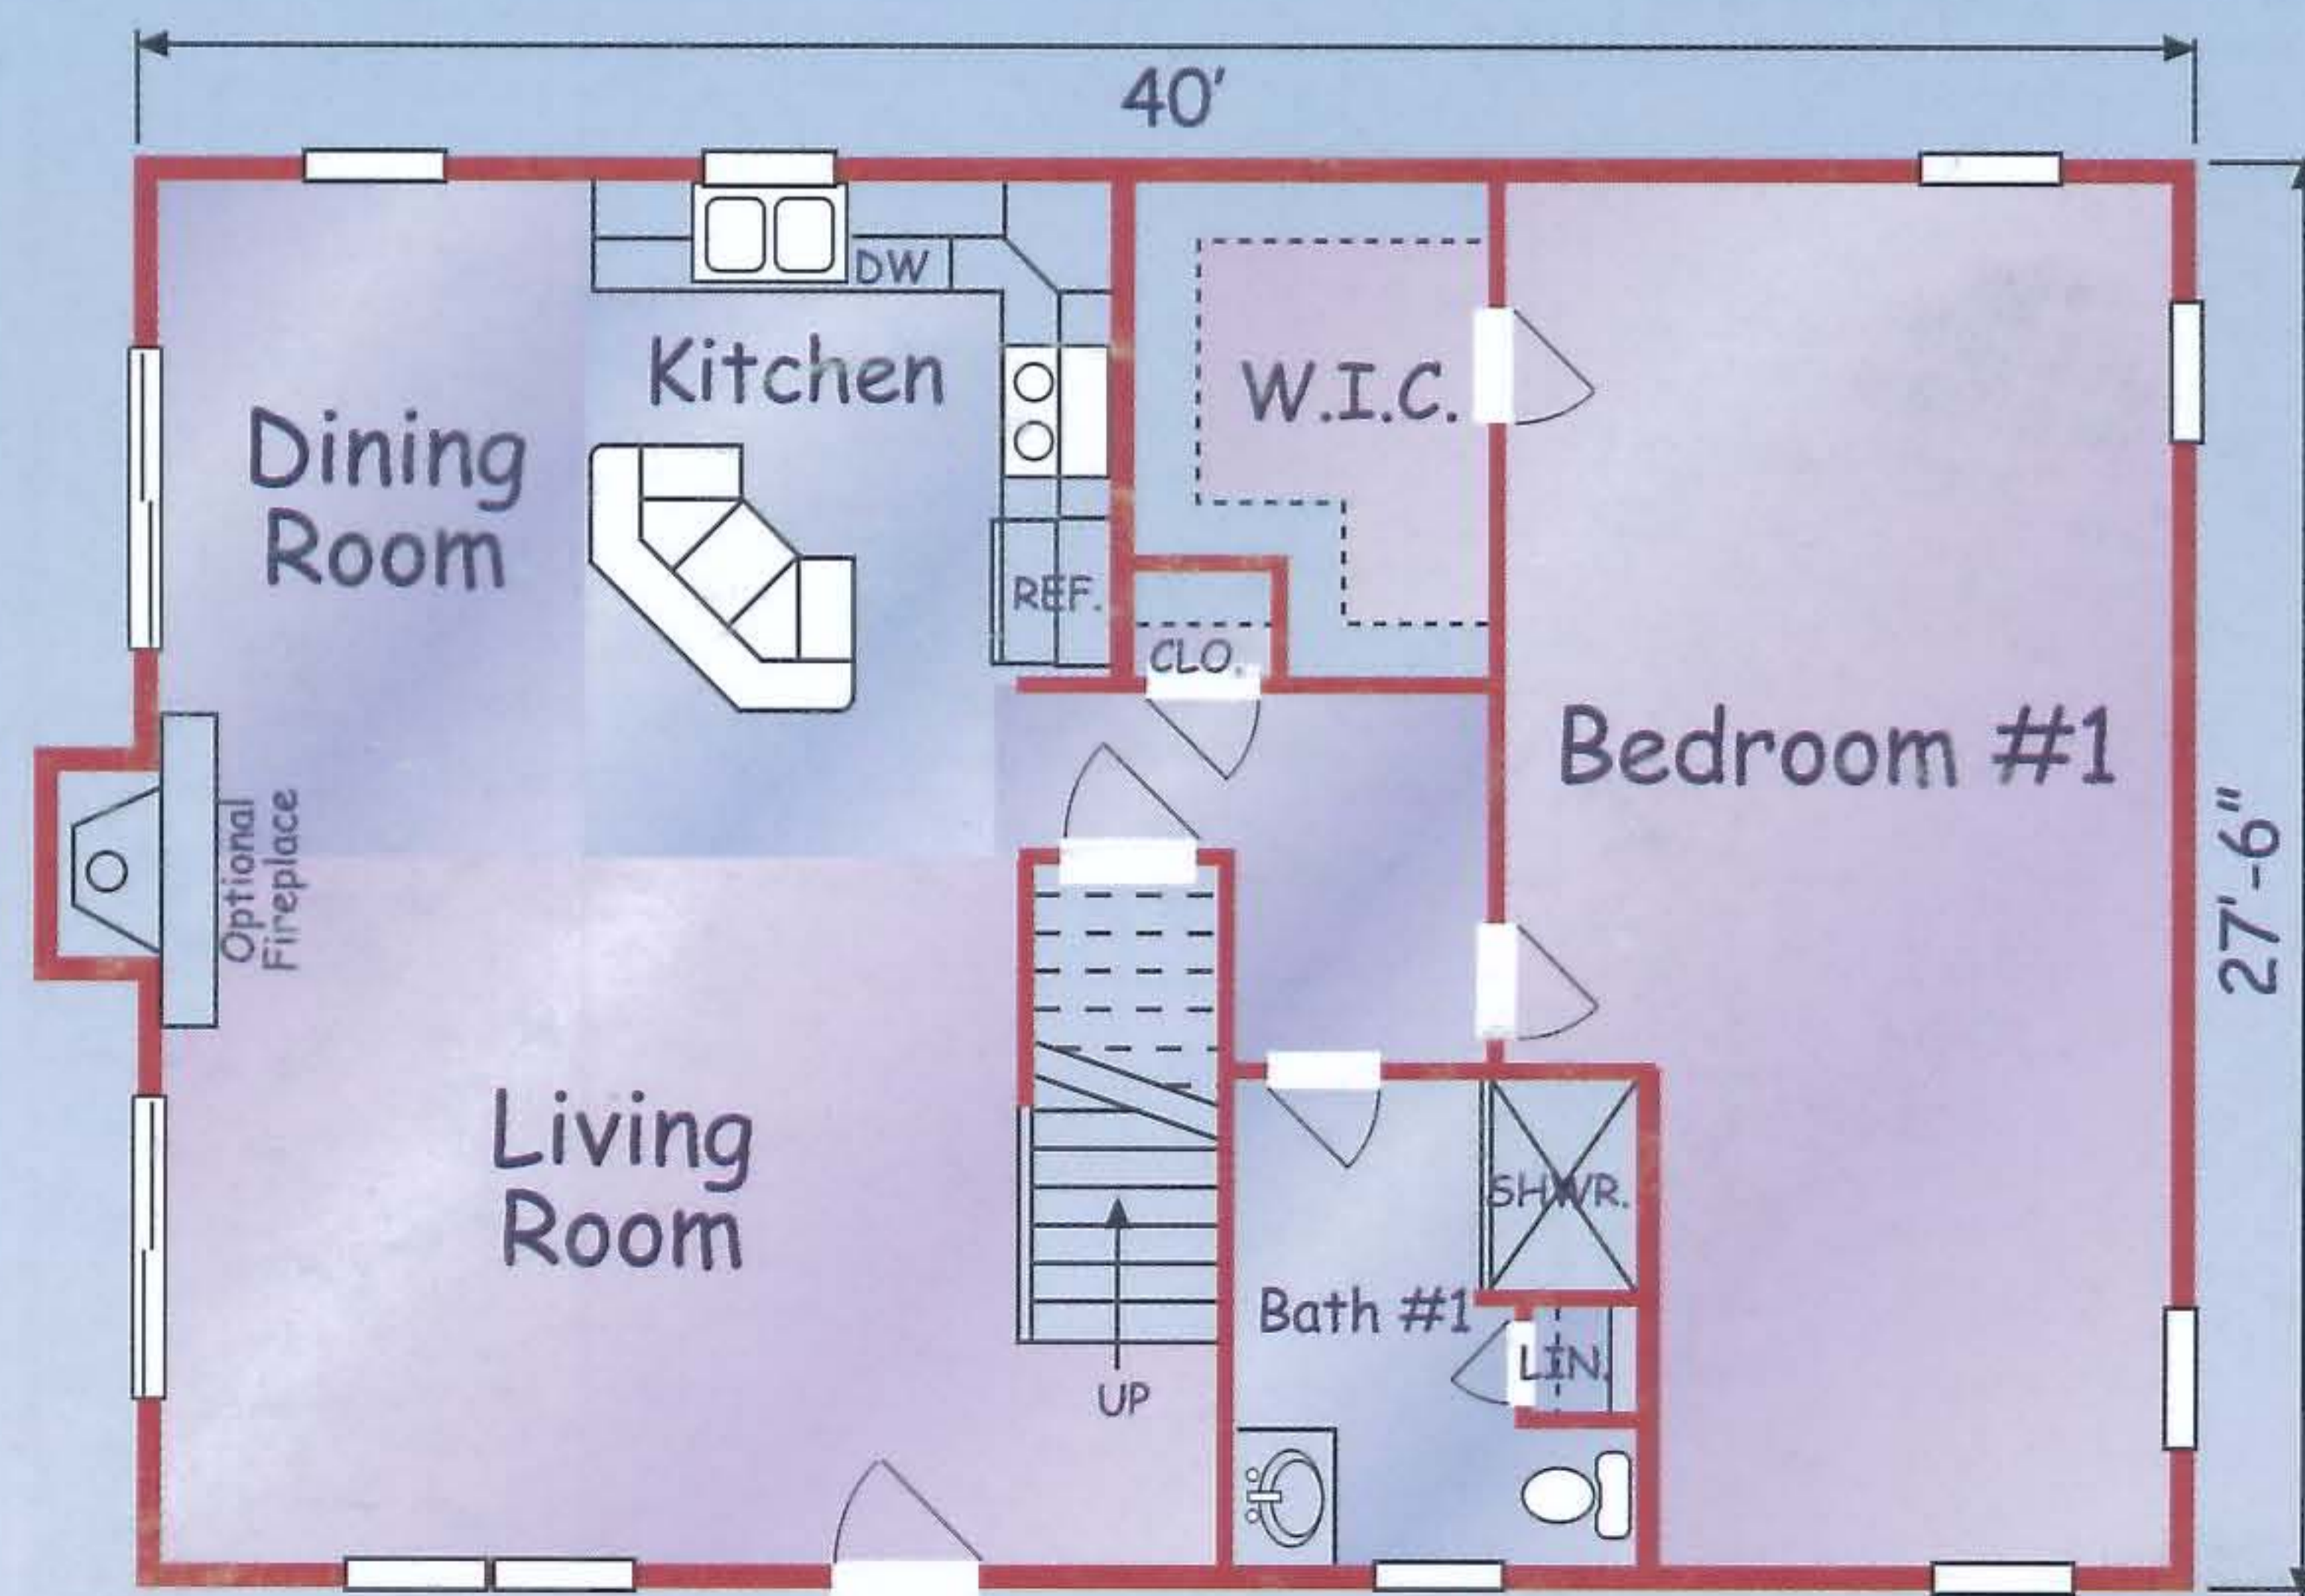

The Sunbury

The Custom Tahoe is a Cape Chalet with Master Bedroom Suite

Other Exclusive Features:

Spacious Living Room, Kitchen, Dining Area, 2 Generously Sized Bedrooms.

1" x 8" pine T&G on inside of exterior walls. Other walls, drywall.

First Floor	1100 sq. ft.
Second Floor	366 sq.ft.
TOTAL	1466 sq. ft.

Main Level

Loft Level